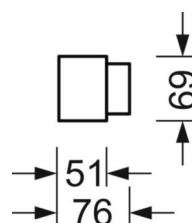

**LIGHTING TECHNOLOGY**

Placement	LED, Colour rendering/Light colour CRI ≥ 80 / 4000K
Colour tolerance (MacAdam)	3SDCM
Photobiological safety (Luminaire)	RG1
Nominal luminous flux	2145lm
LED service life	50000h L80/B10 (Tq 25°C)
Luminaire luminous efficiency	141lm/W

Reference	LED 2100lm 840
ηLB	100 %
Φ ↓/↑	68 % / 32 %

**MECHANICS**

Housing colour	silver grey/white aluminium RAL 9006
Dimensions (LxWxH/DxH)	571mm x 76mm x 69mm
Weight (net)	1.8kg
Cable entry KE (X/Y)	90mm/0mm
Type of installation	Wall mounting

**Dimensions**

L	571 mm	Length
B	76 mm	Width
H	69 mm	Height
A1	430 mm	Mounting distance single mounting
X	90 mm	Distance cable infeed to the center of the luminaire on the X-axis
Y	0 mm	Distance cable infeed to the center of the luminaire on the Y-axis