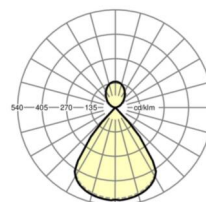

Reference	LED 2100lm 840
ηLB	100 %
Φ ↓/↑	68 % / 32 %

**MECHANICS**

Housing colour	silver grey/white aluminium RAL 9006
Dimensions (LxWxH/DxH)	571mm x 76mm x 69mm
Weight (net)	1.8kg
Cable entry KE (X/Y)	90mm/0mm
Type of installation	Wall mounting

**Dimensions**

L	571 mm	Length
B	76 mm	Width
H	69 mm	Height
A1	430 mm	Mounting distance single mounting
X	90 mm	Distance cable infeed to the center of the luminaire on the X-axis
Y	0 mm	Distance cable infeed to the center of the luminaire on the Y-axis